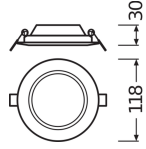

Distance [m]	Cone diameter [m]	Beam angle [°]	Beam angle [°]
0.5	1.32	92.9°	93.1°
1.0	2.64	92.9°	93.1°
1.5	3.97	92.9°	93.1°
2.0	5.29	92.9°	93.1°
2.5	6.61	92.9°	93.1°
3.0	7.93	92.9°	93.1°

Distance [m] Cone diameter [m] Beam angle [°]  
--- C90C180 (Half beam angle [°]: 180.0°)  
--- C90C270 (Half beam angle [°]: 180.0°)

Caractéristiques Lot 6x Ledvance  
Downlight LED Slim Rond DN105 6W  
430lm 120D - 840 Blanc Froid | 118mm

[Voir le produit](#)

## Dimensions

Hauteur (mm)	30
Diamètre (mm)	118